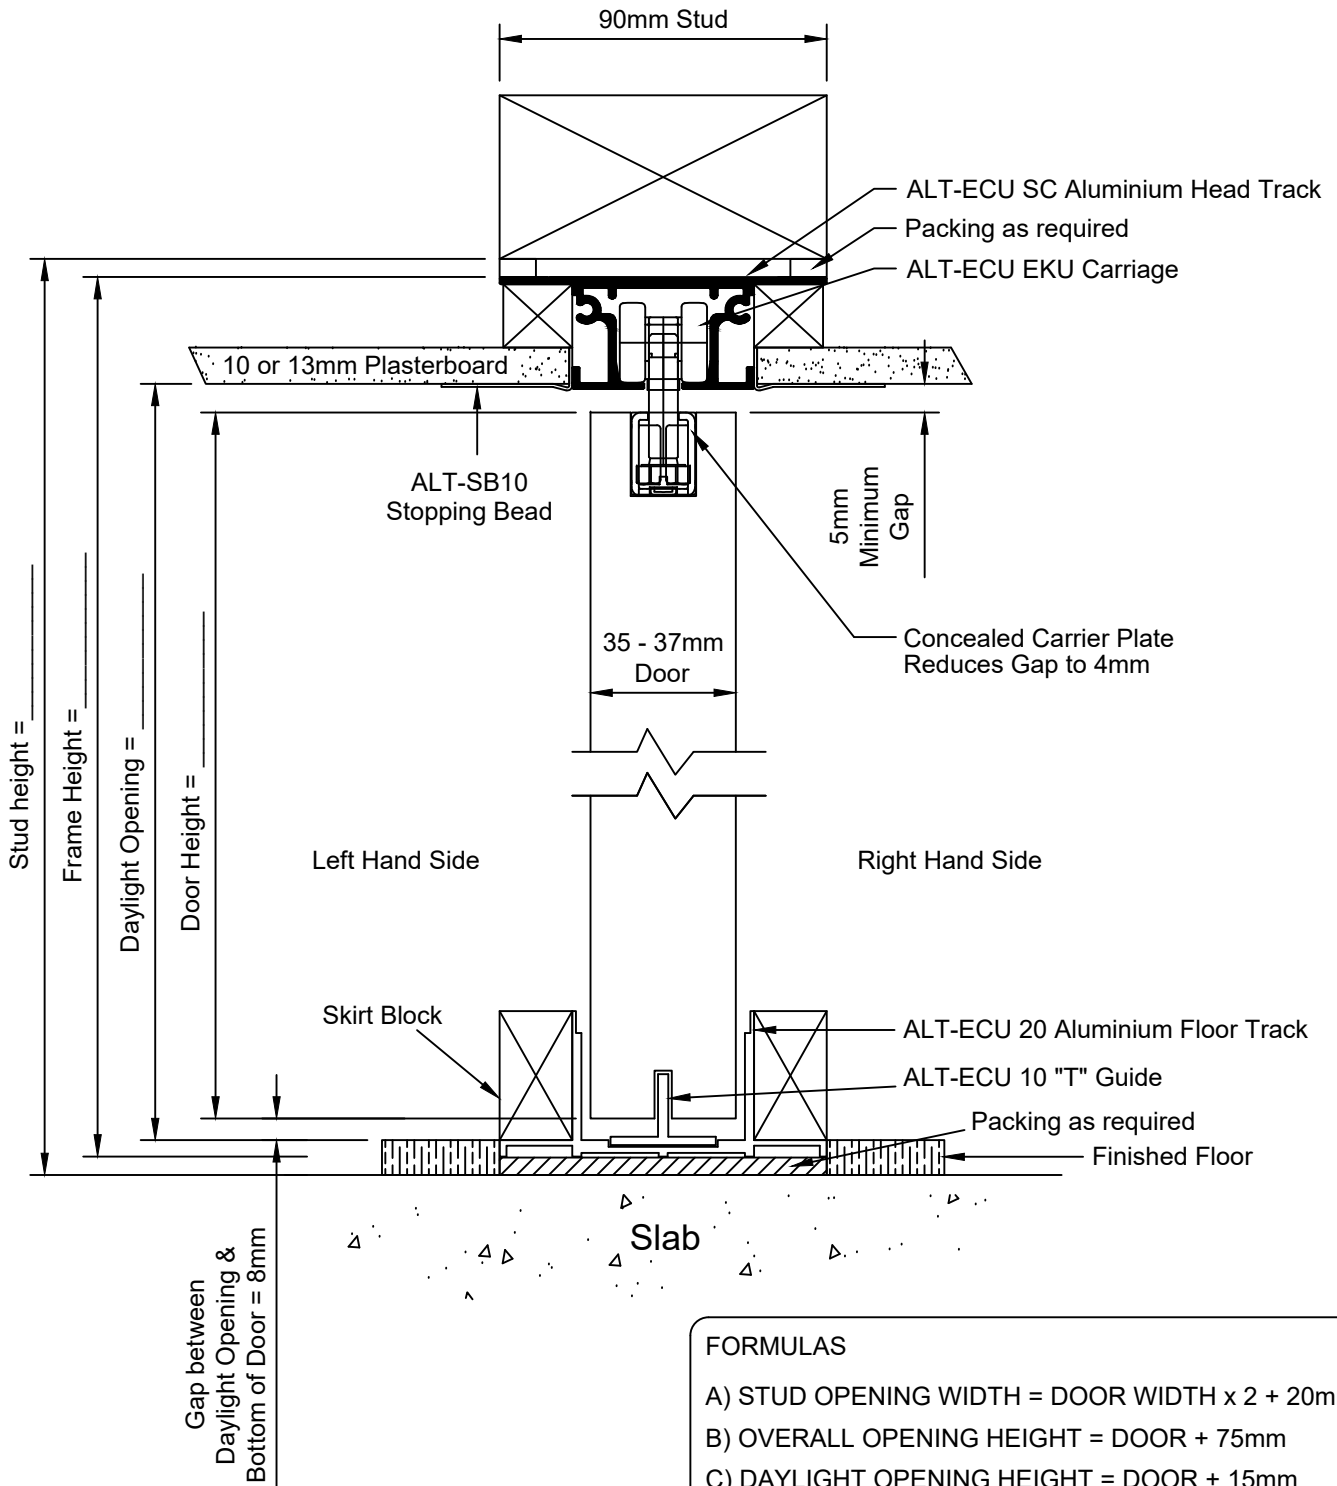

Euro Cav Ultima Full Height Detail

WITH ECU HARDWARE

FORMULAS

A) STUD OPENING WIDTH = DOOR WIDTH x 2 + 20mm

B) OVERALL OPENING HEIGHT = DOOR + 75mm

C) DAYLIGHT OPENING HEIGHT = DOOR + 15mm

D) CLEAR OPENING WIDTH = DOOR WIDTH - 20mm

E) CAVITY DEPTH = DOOR WIDTH + 13mm

Tel: 1300 367 480
 Fax: 1300 766 197
 Email: sales@altro.net.au
 PO Box 6192
 Baulkham Hills BC NSW 2153

ALT-ECU-EV-011-V01