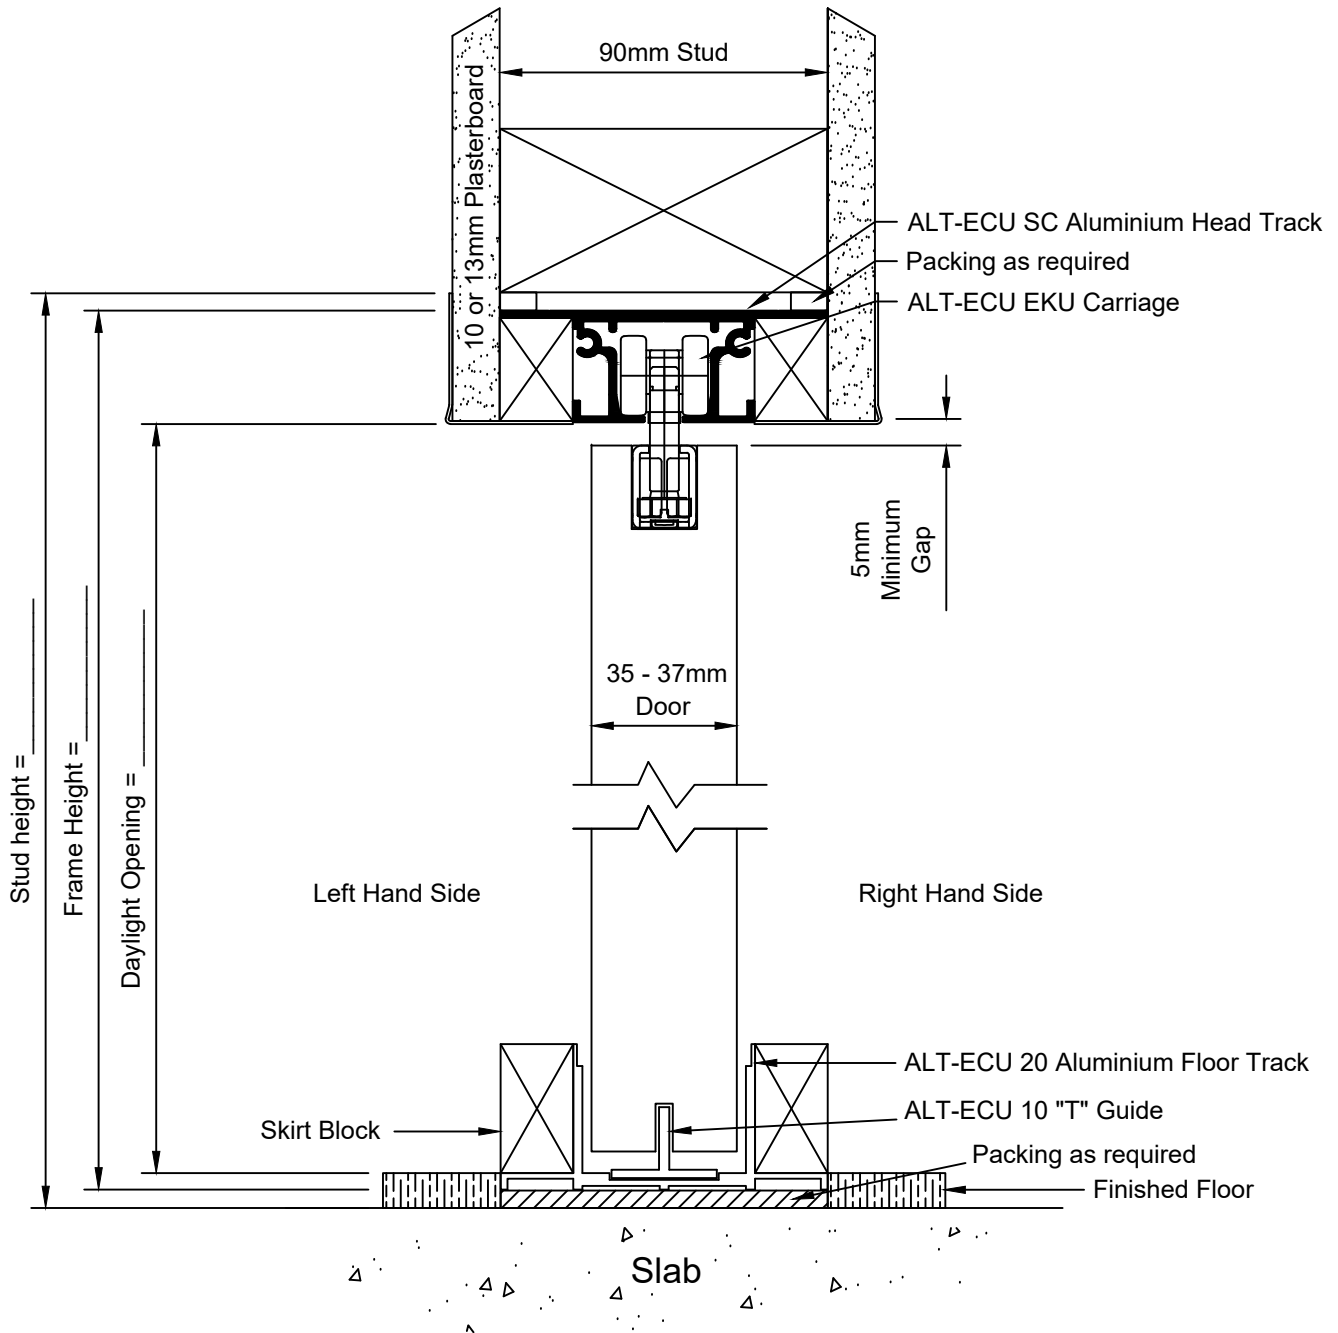

# Euro Cav Ultima Bulkhead Detail (No Pelmet)

WITH 'EKU' SWISS HARDWARE

FORMULAS

A) STUD OPENING WIDTH = DOOR WIDTH x 2 + 20mm  
 B) OVERALL OPENING HEIGHT = DOOR + 75mm  
 C) DAYLIGHT OPENING HEIGHT = DOOR + 15mm  
 D) CLEAR OPENING WIDTH = DOOR WIDTH - 20mm  
 E) CAVITY DEPTH = DOOR WIDTH + 13mm